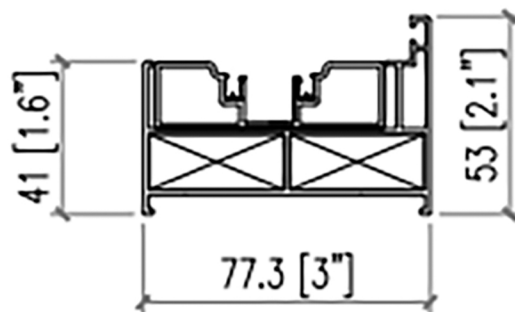

Folding Window

75 Series Thermal Break

Some profiles will be updated continuously, subject to the actual product

Bottom Track Dimension

Our current folding doors come with the high bottom track, which offers the advantages of superior airtightness, sealing, and resistance to water intrusion from outside