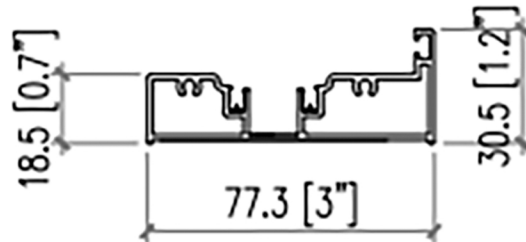

Folding Window

75 Series Thermal Break

Some profiles will be updated continuously, subject to the actual product

Bottom Track Dimension

Our current folding doors come with the high bottom track, which offers the advantages of superior airtightness, sealing, and resistance to water intrusion from outside