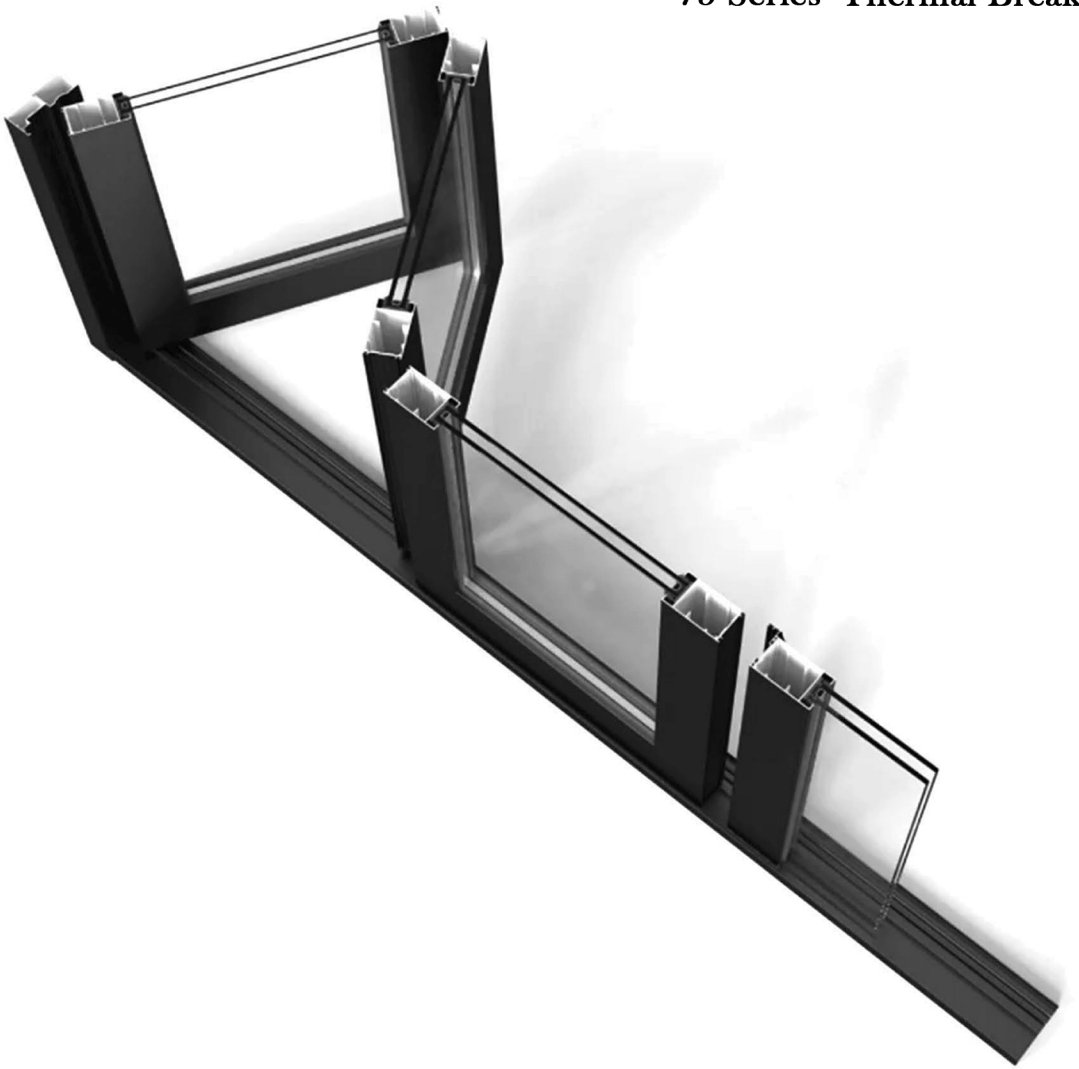

Folding Window

75 Series Thermal Break

Some profiles will be updated continuously, subject to the actual product

Bottom Track Dimension

Our current folding doors come with the high bottom track, which offers the advantages of superior airtightness, sealing, and resistance to water intrusion from outside

We can also customize a low bottom track to accommodate the needs of elderly and disabled individuals, providing easy access